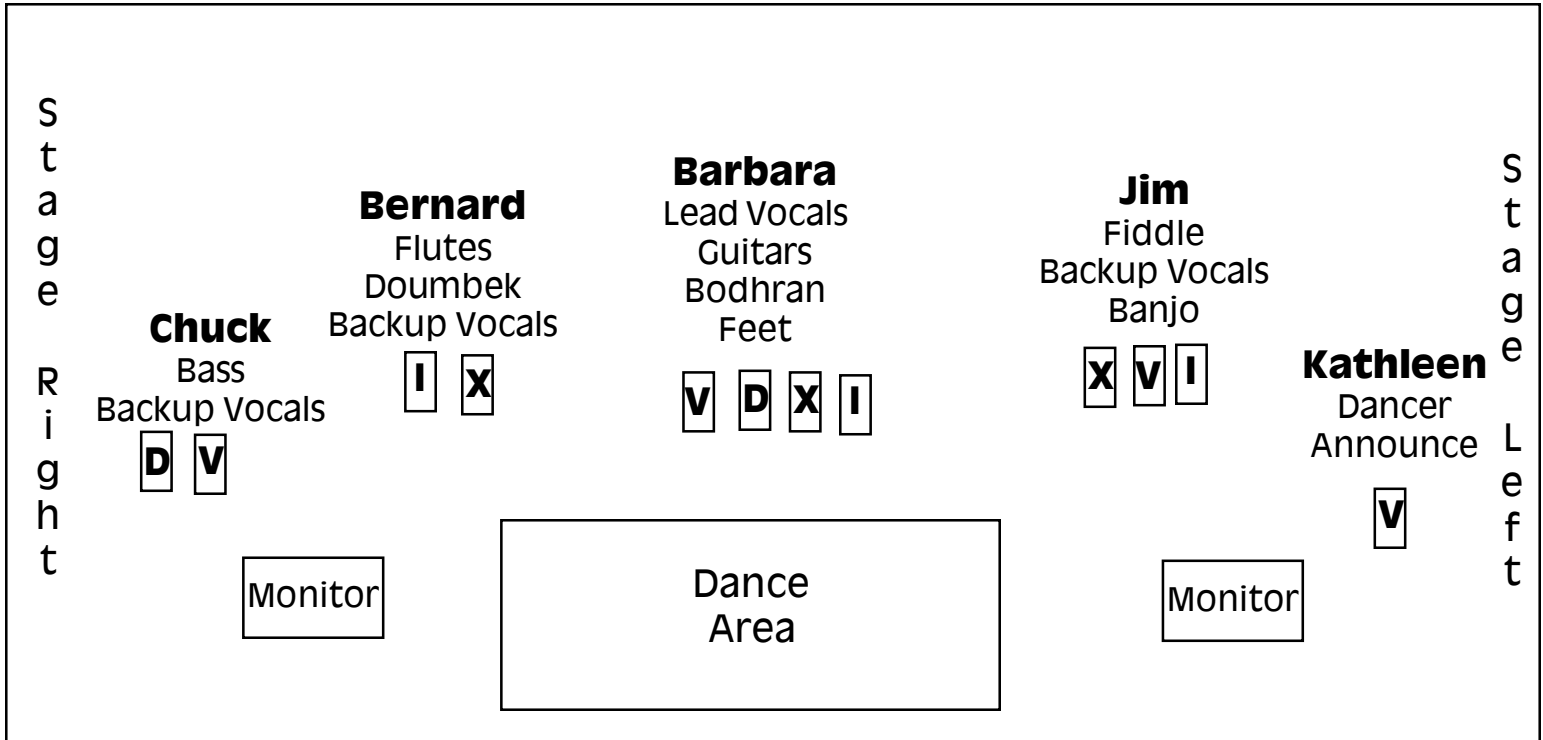

# IONA Tech Rider (with Dancer)

Back Wall

Audience

- V** Vocal Mic (SM58 or better)
- I** Instrumental Mic (SM57 or better)
- D** 1/4" Direct
- X** XLR connection with phantom power.

## Requirements:

- 4 Vocal mics
- 3 Instrumental Mics (Doumbek, Feet, Banjo)
- 2 DI (Bass, Guitars)
- 3 XLR (Flute wireless, Bodhran, Fiddle)

Questions: (703) 426-2516, or [argent@pobox.com](mailto:argent@pobox.com)