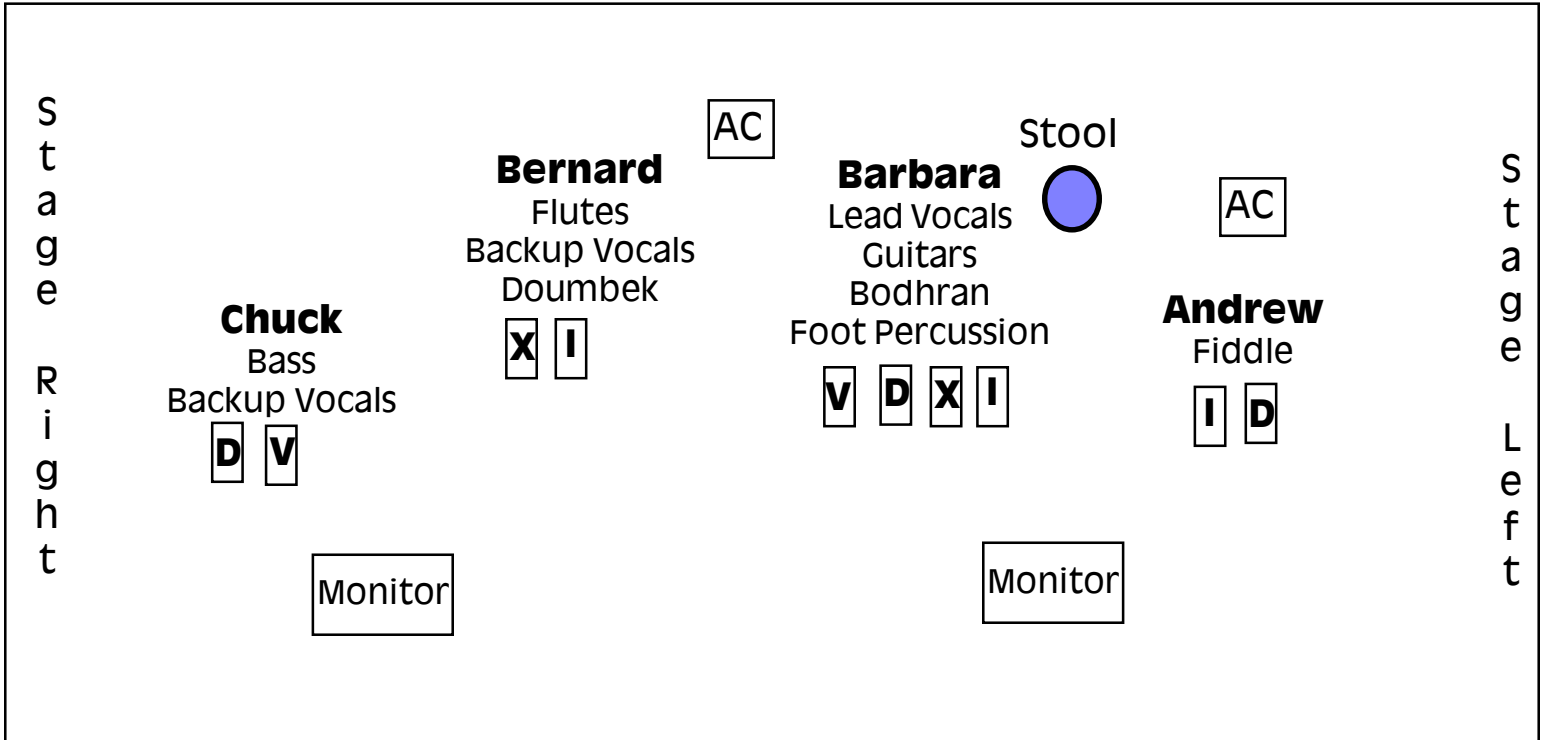

IONA Tech Rider

Back Wall

Audience

- V** Vocal Mic (SM58 or better)
- I** Instrumental Mic (SM57 or better)
- D** 1/4" Direct
- X** XLR connection with phantom power.

Requirements:

- 2 Vocals mics
- 3 Instrumental Mics (Doumbek, Foot mic, Fiddle)
- 3 DI (Guitars, Bass, Fiddle)
- 2 XLR (Flute wireless, Bodhran)
- 2 AC outlets (Flute wireless receiver, Fiddle effects pedal)